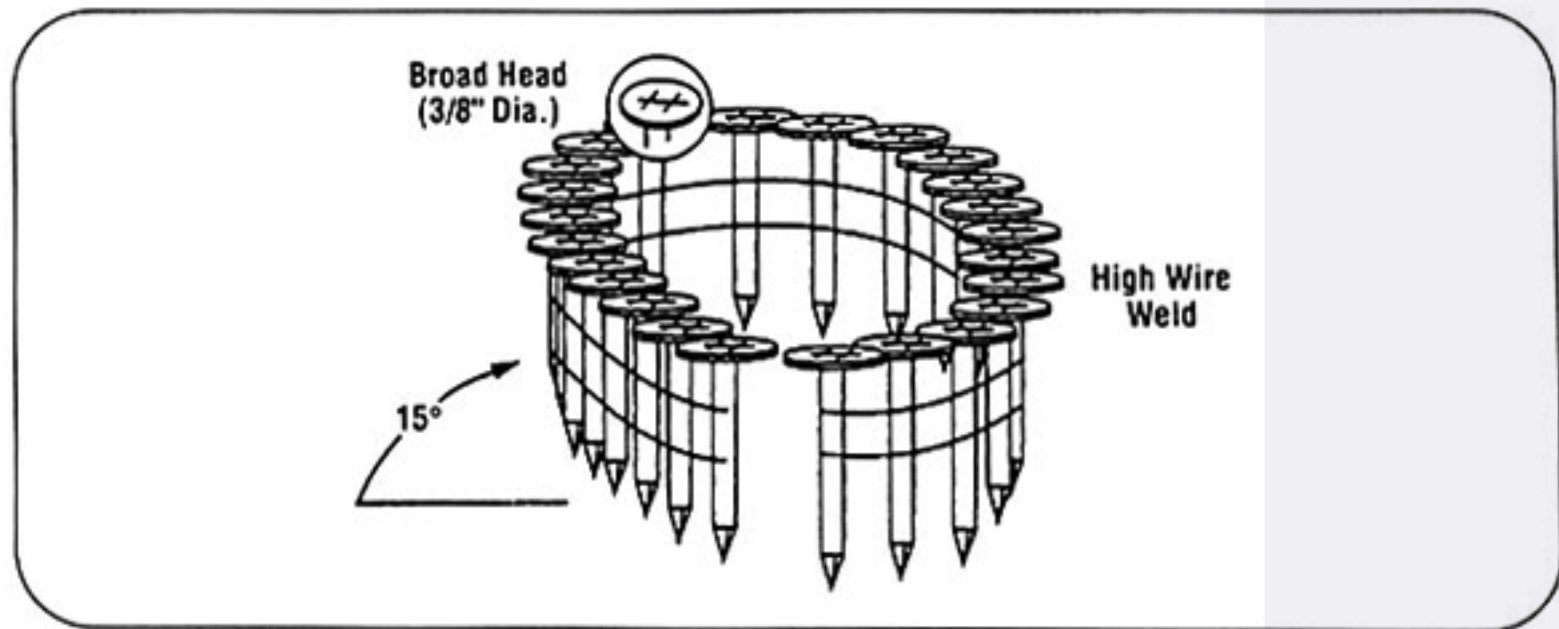

15° COIL ROOFING NAILS

**Primary Tools Are
BOSTITCH RN45B-1 & PASLODE 3175 RCU**

Also Designed To Fit

ATRO CN 134 & ROOFING ROLL • BASSO 31/45 • BEA SN-500

CAMPBELL HAUSFELD RN154500 • BOSTITCH N12B • CRAFTSMAN 18324 & 154500 • DEVILBISS RCN 8